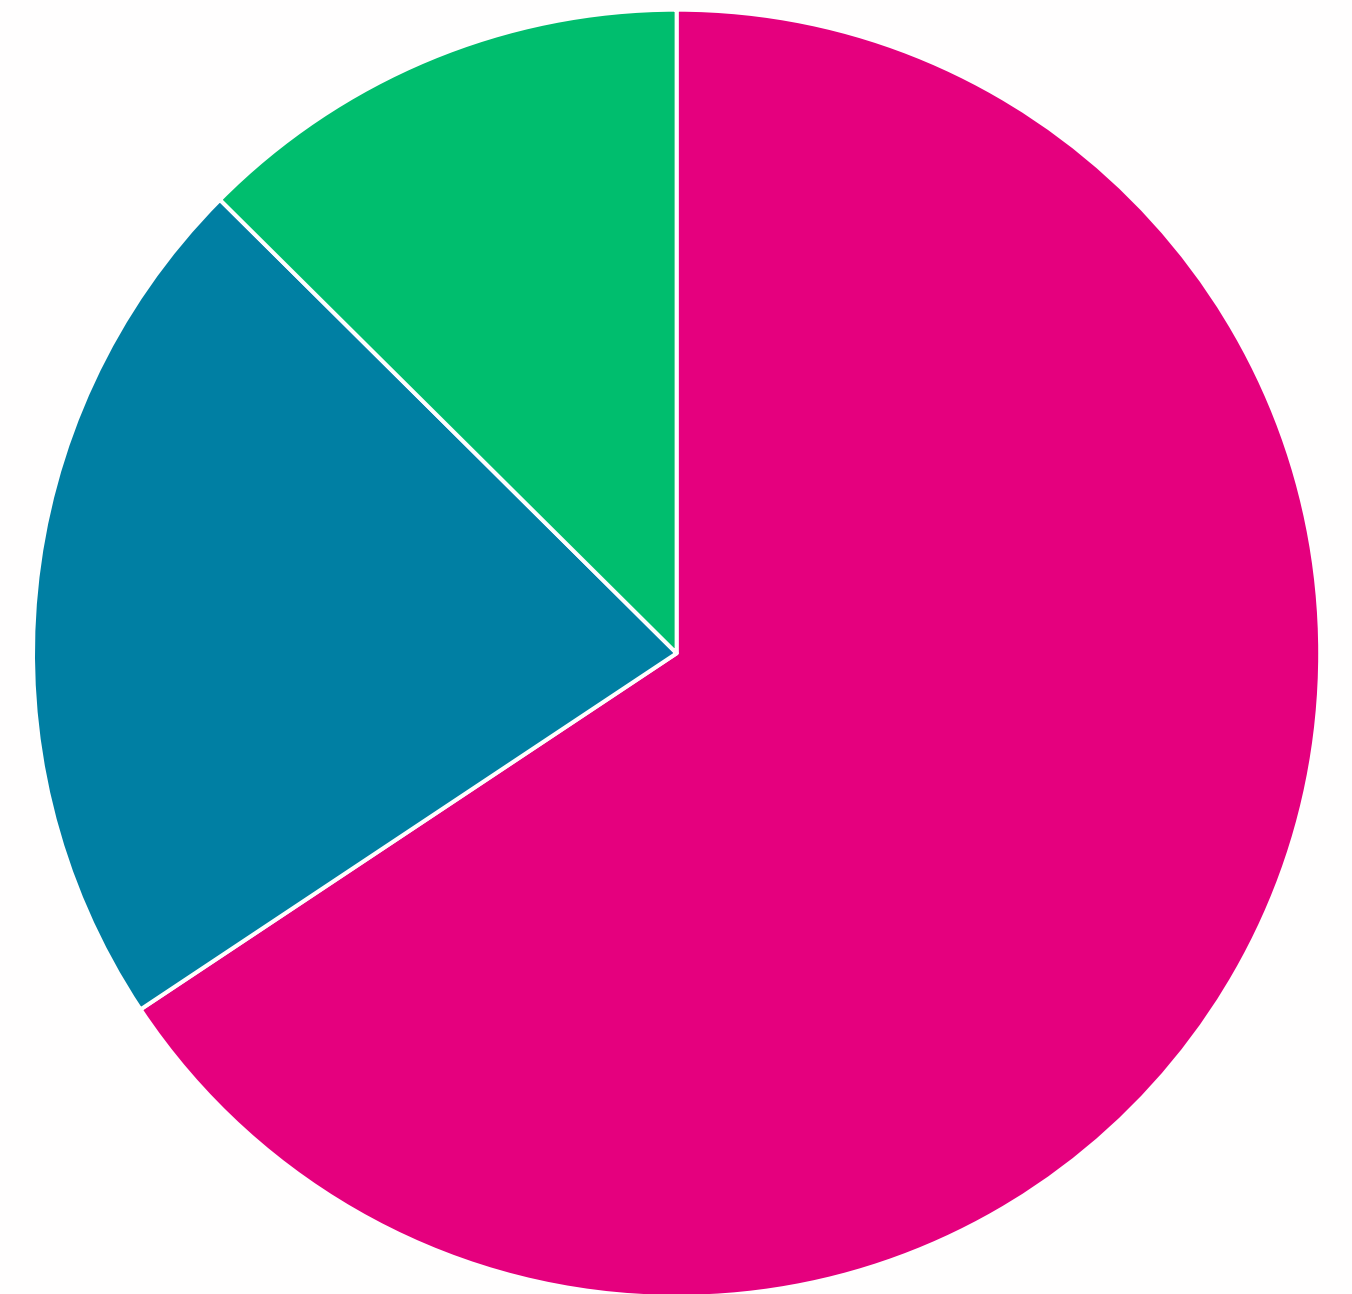

Do you welcome a values-led approach?

- **Yes**, it makes it easier to understand our priorities: 407
- **Yes**, I find it easier to contribute ideas this way: 152
- **Yes**, but for another reason: 32
- **No**, it makes it harder to understand our priorities: 128
- **No**, I find it harder to contribute ideas this way: 22
- **No**, but for another reason: 46
- **Don't know** / Not sure: 113

■ Yes ■ No ■ Don't know