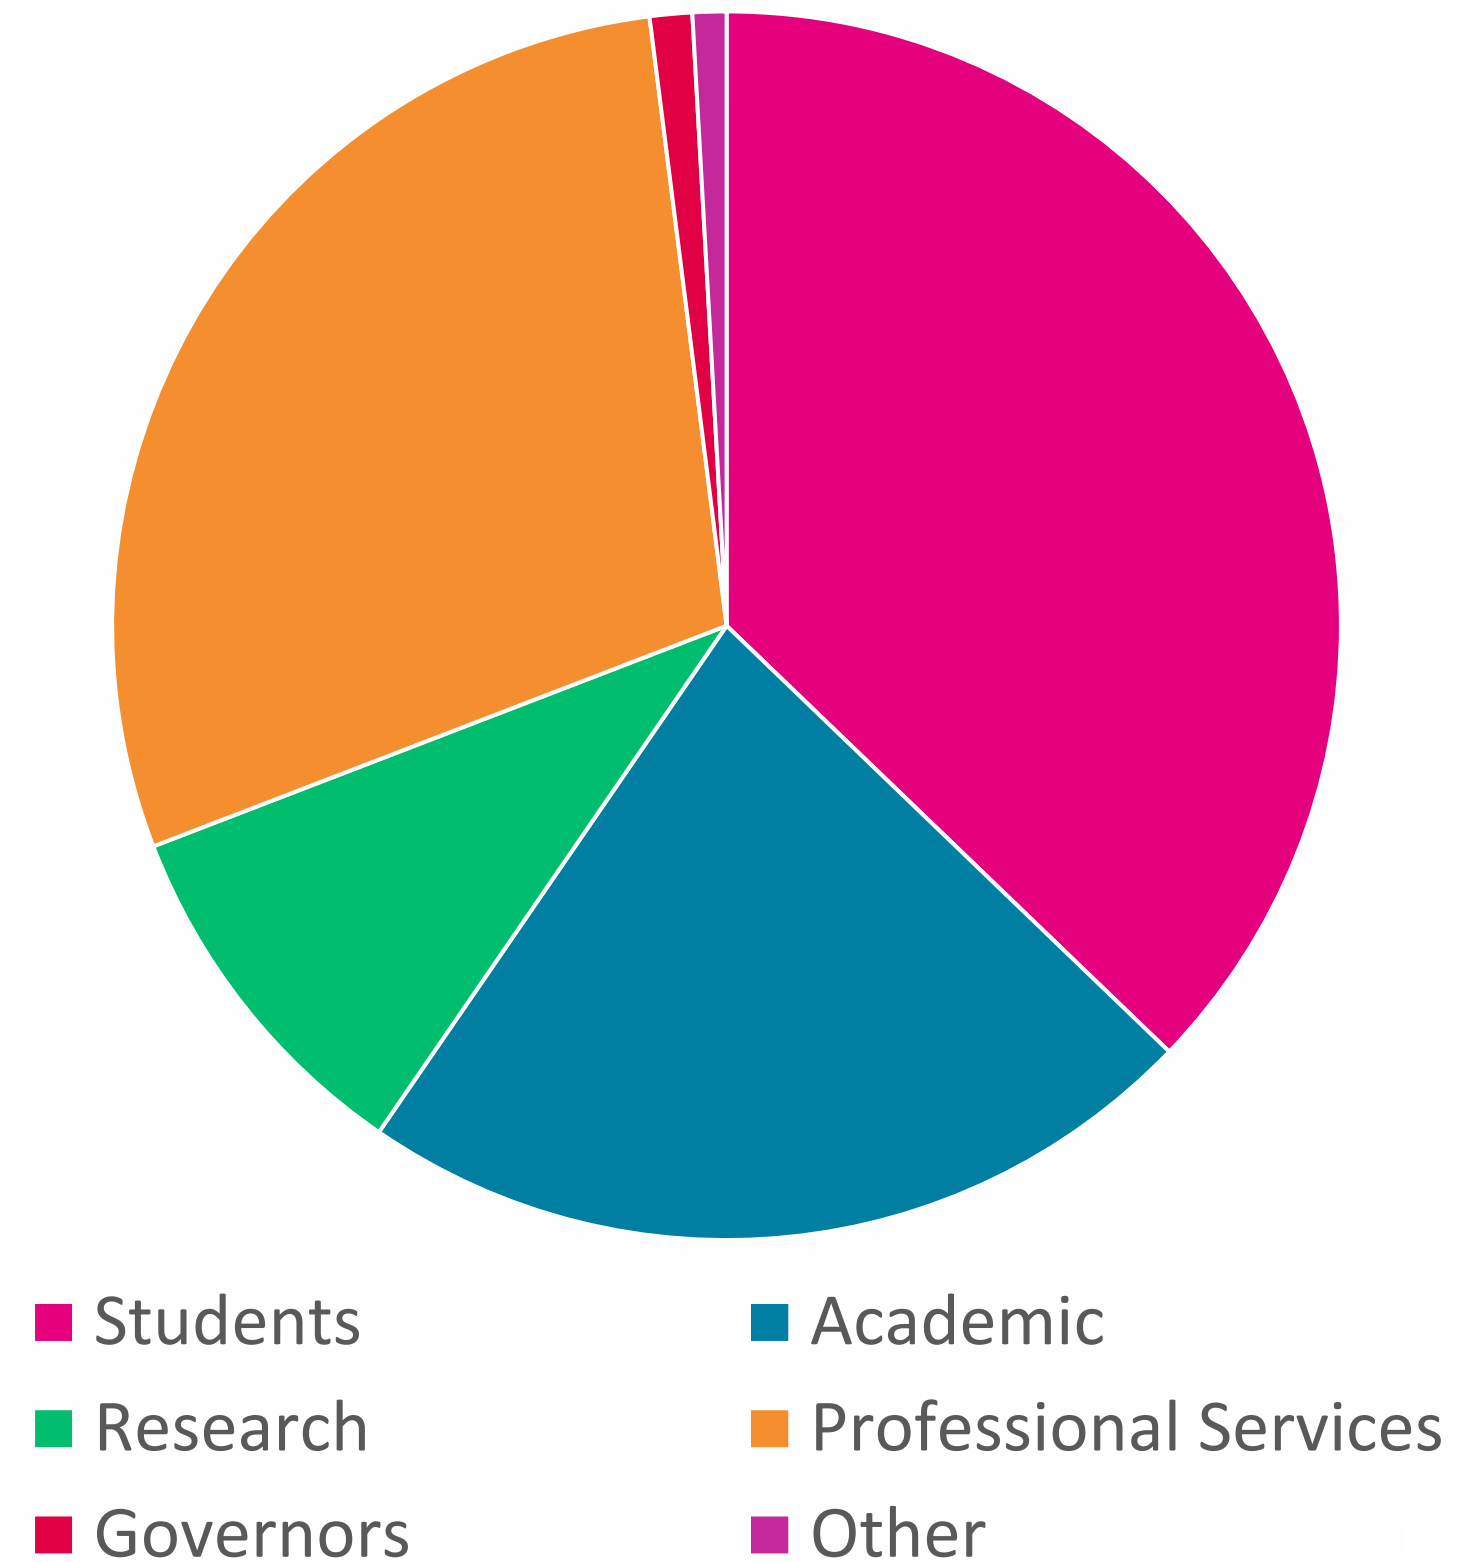

OLLSCOIL NA GAILLIMHÉ
UNIVERSITY OF GALWAY

University Values Survey results

March 2024

University
ofGalway.ie

Responses

- Total: 900
- Students: 335
- Academic: 202
- Research: 86
- Professional Services: 259
- Governors: 10
- Other: 8

Do you welcome a values-led approach?

- **Yes**, it makes it easier to understand our priorities: 407
- **Yes**, I find it easier to contribute ideas this way: 152
- **Yes**, but for another reason: 32
- **No**, it makes it harder to understand our priorities: 128
- **No**, I find it harder to contribute ideas this way: 22
- **No**, but for another reason: 46
- **Don't know** / Not sure: 113

Conclusion

- Strong endorsement of values-led approach
- Recognition of progress across all values – most notably, Sustainability
- Endorsement of current four values
- Other emerging values: Belonging/Community, Integrity/Accountability, Creativity/Innovation
- We will carry out further analysis of free text responses